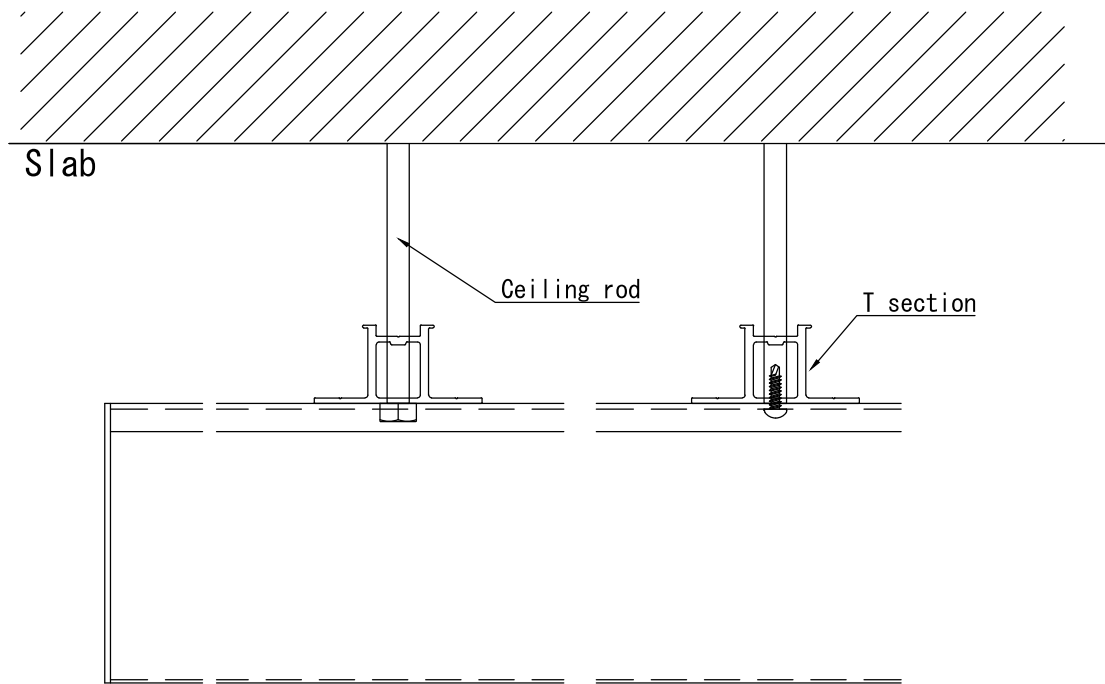

T Section

Kabebari Profile

3				Product name				Project name	Creation date	Number	scale	projection
2				Ever Art Wood - Kabebari T				Suspended Ceiling Applications	2018/05/01	1	not to scale	⊕
1				Approval	Chek	Drawing	Design	Customer	Distributor		Manufacturer	
No.	DATE		Charge			Takuya	Takuya		covet		TAKASHO	