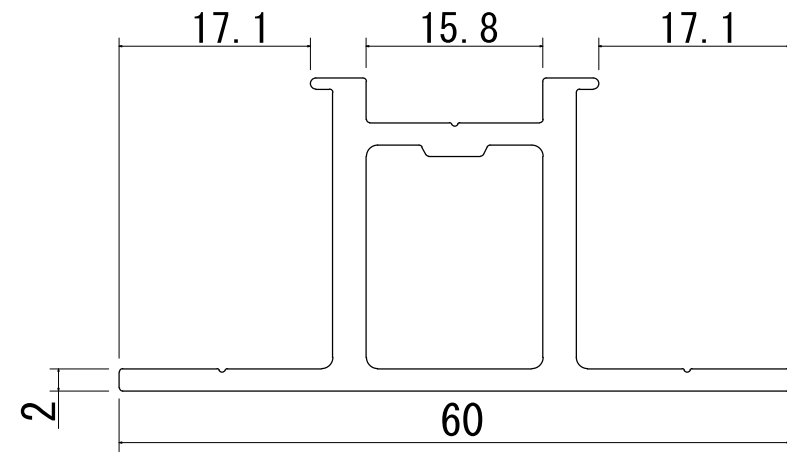

T Section

Kabebari Profile

3				Product name				Project name	Creation date	Number	scale	projection
2				Ever Art Wood - Kabebari T				Suspended Ceiling Applications	2018/05/01	1	not to scale	⊕
1				Approval	Chek	Drawing	Design	Customer	Distributor		Manufacturer	
No.	DATE		Charge			Takuya	Takuya		covet		TAKASHO	