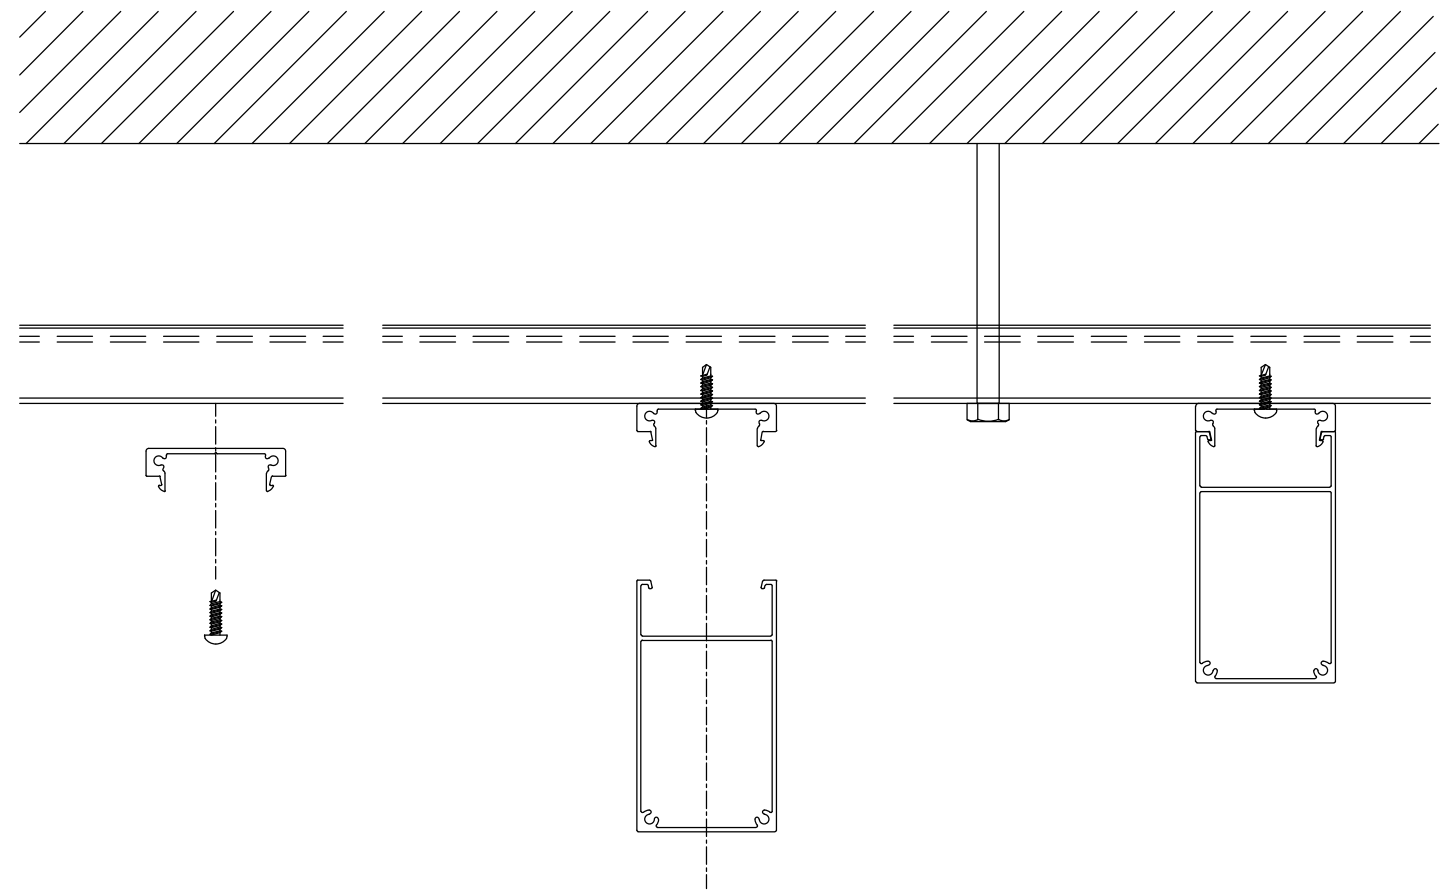

T Section

Kabebari Profile

3				Product name				Project name	Creation date	Number	scale	projection
2				Ever Art Wood - Kabebari T				Suspended Ceiling Applications	2018/05/01	1	not to scale	⊕
1				Approval	Chek	Drawing	Design	Customer	Distributor		Manufacturer	
No.	DATE		Charge			Takuya	Takuya		covet		TAKASHO	