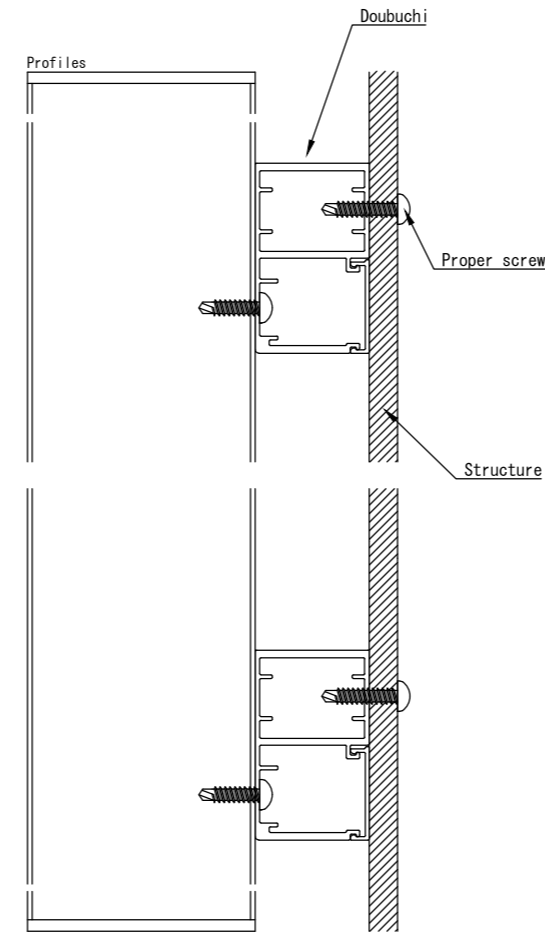

Doubuchi Profile - Prefabricated Screen System

Example Doubuchi fixing methods

3				Product name				Project name	Creation date	Number	scale	projection
2				Ever Art Wood - Doubuchi				Prefabricated Screen	2019/01/22	1/1	not to scale	⊕
1				Approval	Chek	Drawing	Design	Customer	Distributor		Manufacturer	
No.	DATE		Charge			Hotta	Hotta		covet		TAKASHO	